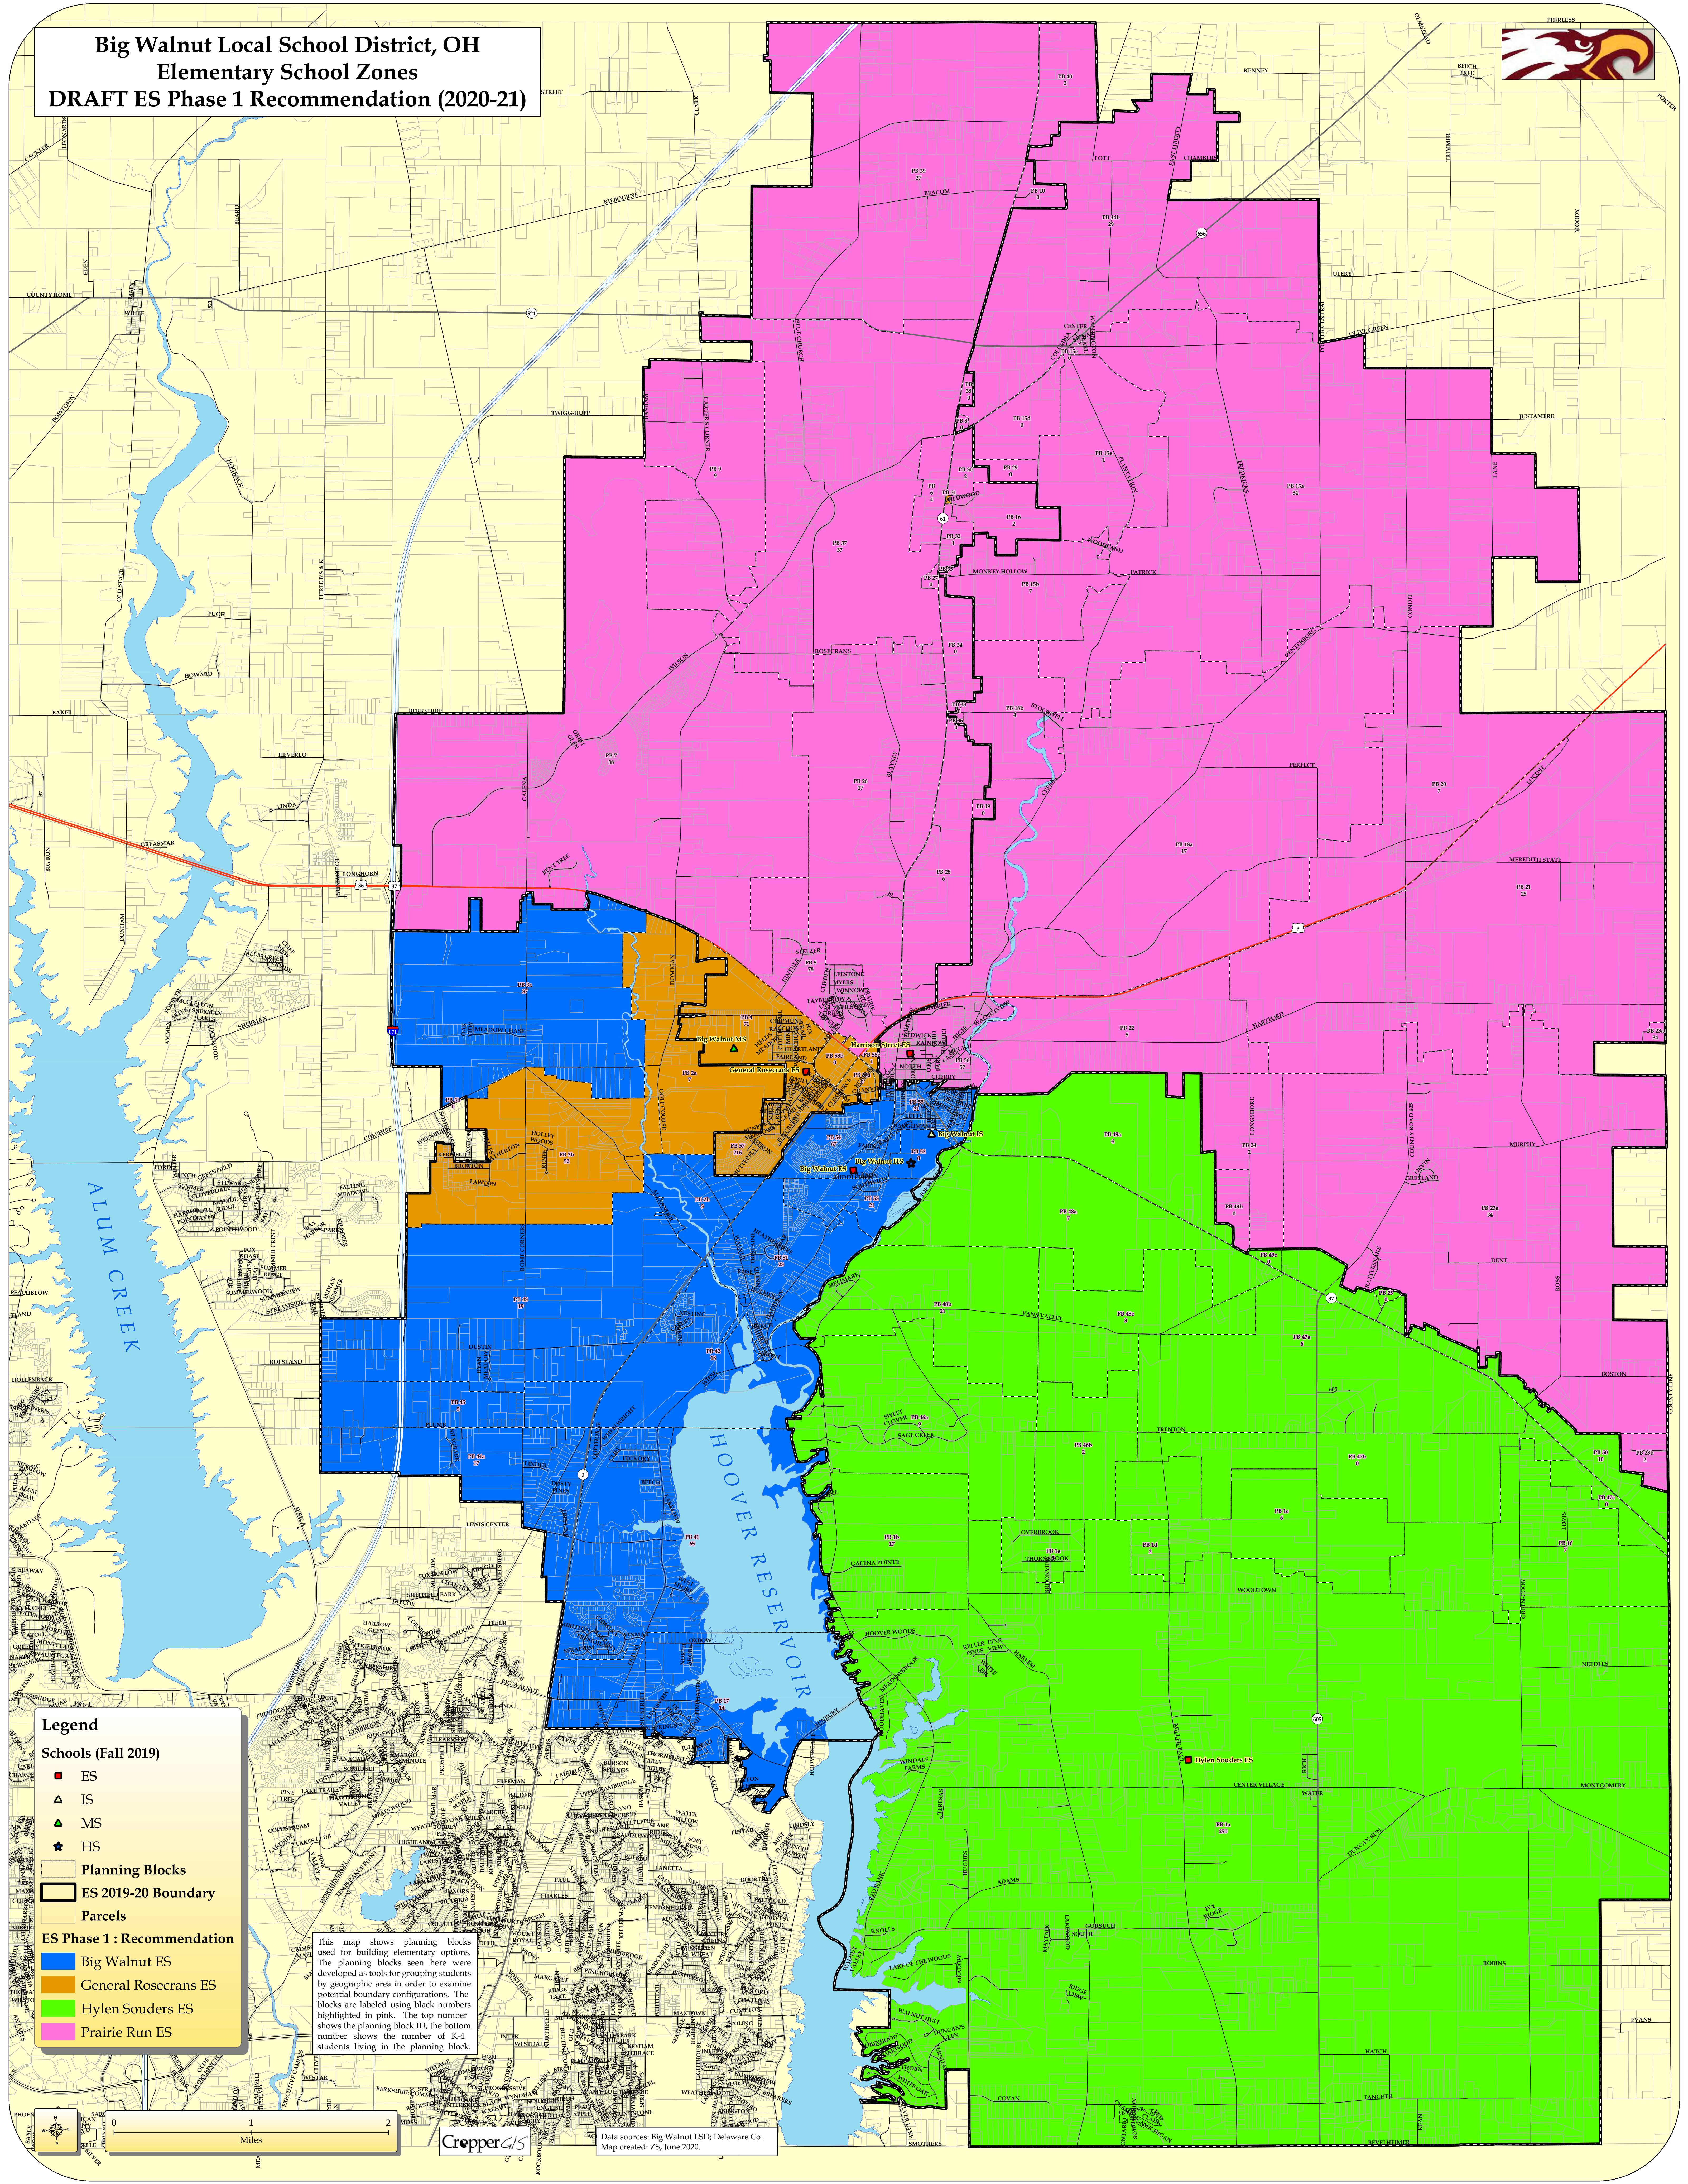

**Big Walnut Local School District, OH
Elementary School Zones
DRAFT ES Phase 1 Recommendation (2020-21)**

Legend

Schools (Fall 2019)

- ES
- ▲ IS
- ▲ MS
- ★ HS

Planning Blocks

- ▭ ES 2019-20 Boundary
- ▭ Parcels

ES Phase 1 : Recommendation

- Big Walnut ES
- General Rosecrans ES
- Hylen Souders ES
- Prairie Run ES

CropperGIS

Data sources: Big Walnut USD, Delaware Co. Map created: ZS, June 2020.